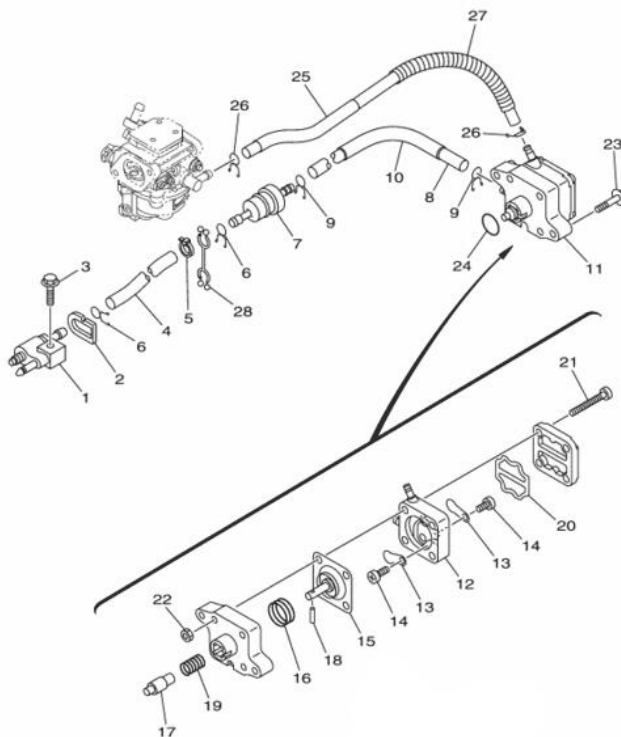

68T-24410 68T-24410-00-00 68T-24410-01-00 FUEL PUMP ASSY for Yamaha 4-Tempi 6HP 8HP 9.9HP F6A F6B F8C F9.9 T8 T9.9 Outboard Engine

WOMARINE

info@ysourcing.com

WOMARINE

info@ysourcing.com

OE Parts No.&Cross Reference No.:

- 68T-24410-00-00
- 68T-24410-01-00
- YAM68T-24410-01-00
- YAM68T-24410-00-00
- 68T244100100
- 68T2441001
- 68T 24410 01
- 68T244100000
- 68T2441000
- 68T 24410 00

This aftermarket FUEL PUMP ASSY fits the following models and components: